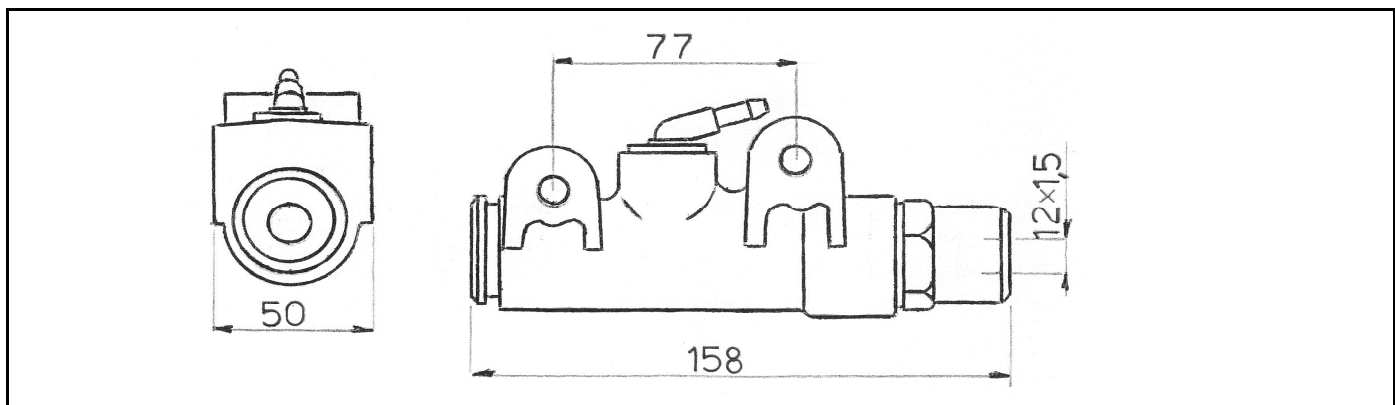

Ebac code			Description
BBV2720.901			Brake master cylinder