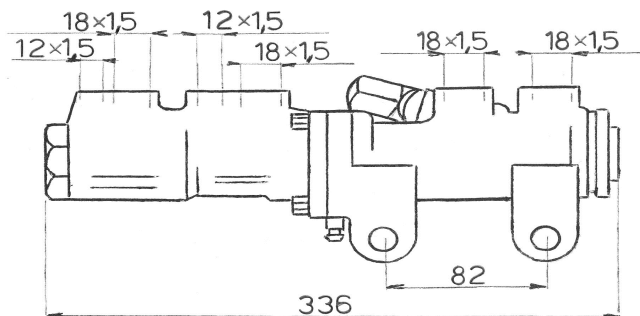

Ebac code			Description
BBV2720.901			Brake master cylinder

Ebac code			Description
BBV2720.812			Brake master cylinder

Ebac code			Description
BBV3025.908			Brake master cylinder

Ebac code			Description
BSF1944.04			Brake master cylinder

Ebac code			Description
BSF2648.12			Brake master cylinder

Ebac code			Description
BSF215 P			Pedal Brake master cylinder

RICAMBI <b>EBAC</b>	Ricambi Italmacchine - Terex IM	Spare parts Italmacchine
------------------------	---------------------------------	--------------------------