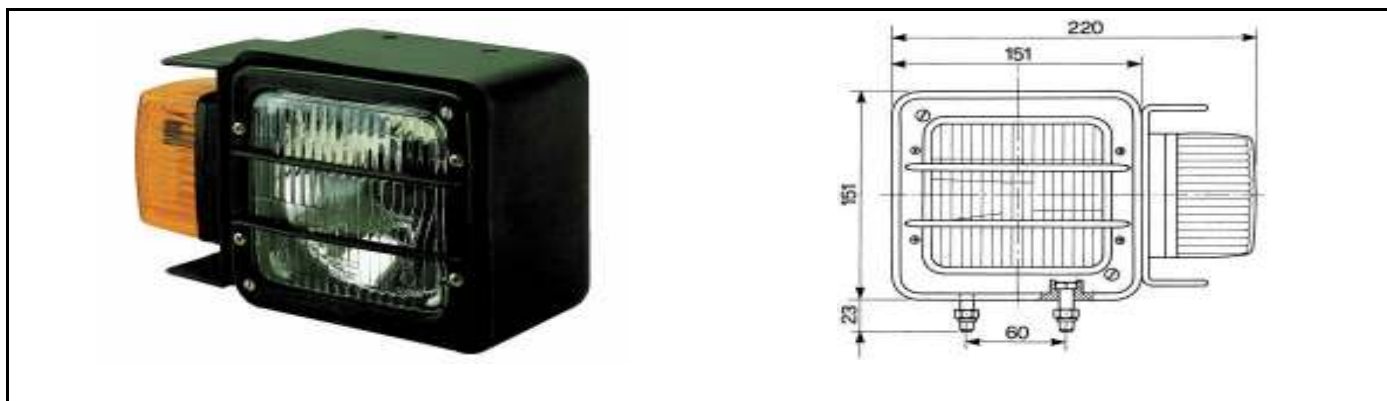

RICAMBI EBAC	Ricambi Italmacchine - Terex IM	Spare parts Italmacchine

Ebac code			Description
AD0005	Dx - Rh		Front light
AD0006	Sx - Lh		Front light