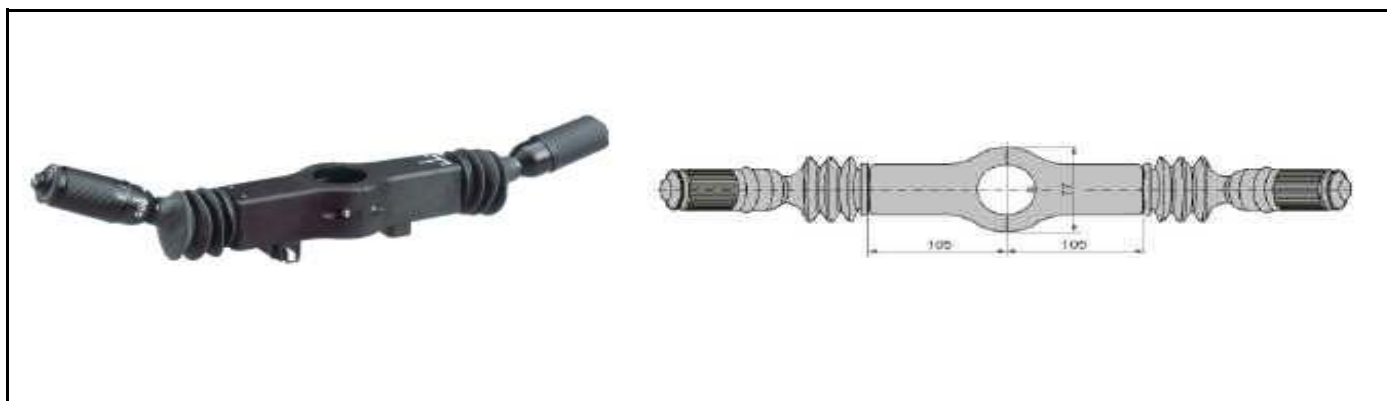

Ebac code			Description
AC0011	FNR - I-II Speed - Light		Handler device