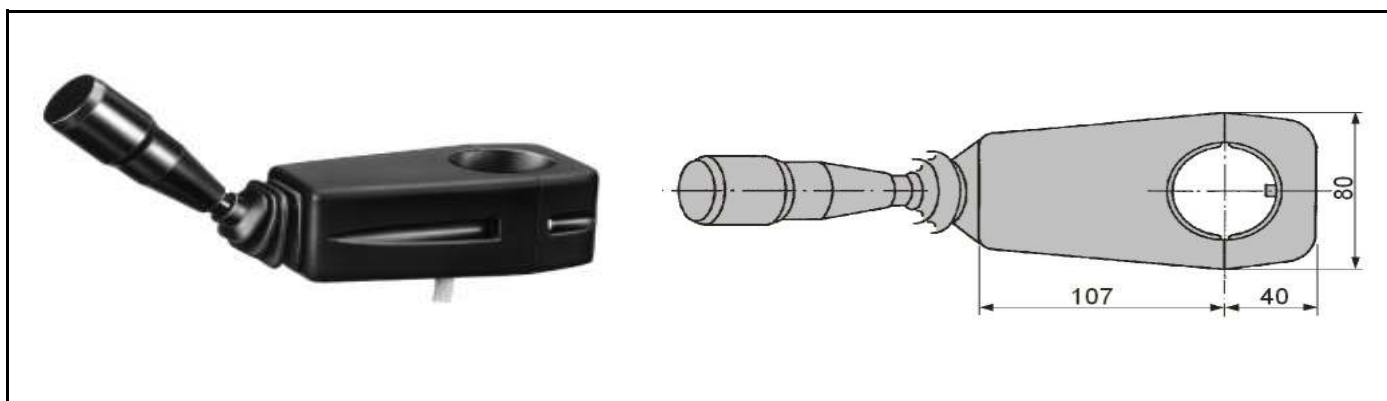

Ebac code			Description
AC0013	FNR		Handler device
AC0014	Light - Wiper		Handler device