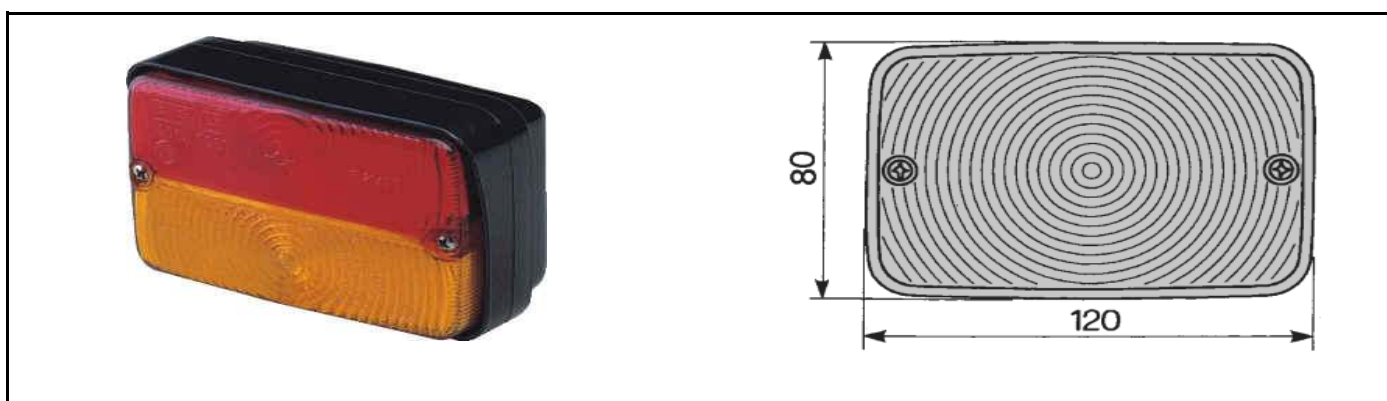

Ebac code			Description
AD3001	Dx - Rh		Rear light
AD3002	Sx - Lh		Rear light