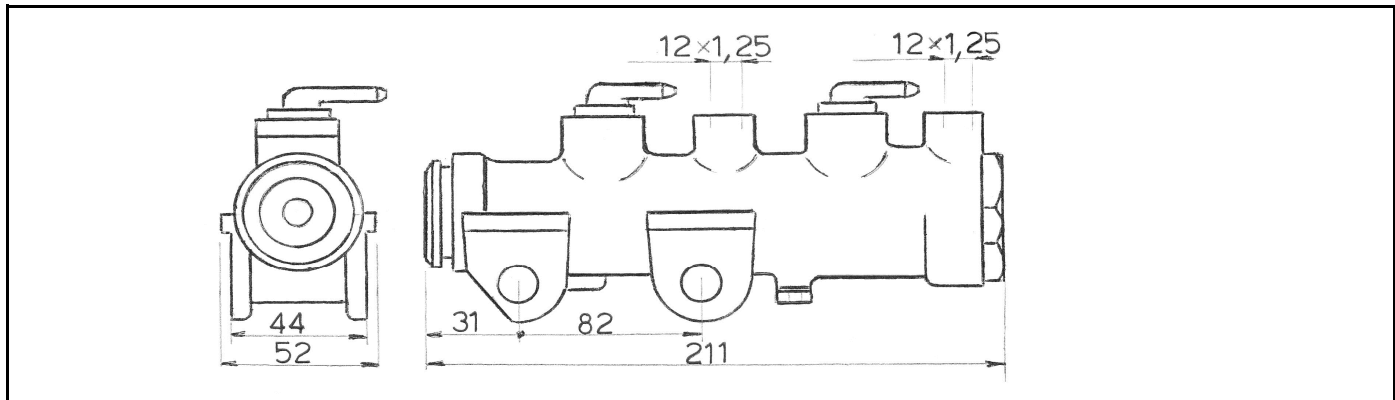

Ebac code			Description
BBV3025.908			Brake master cylinder