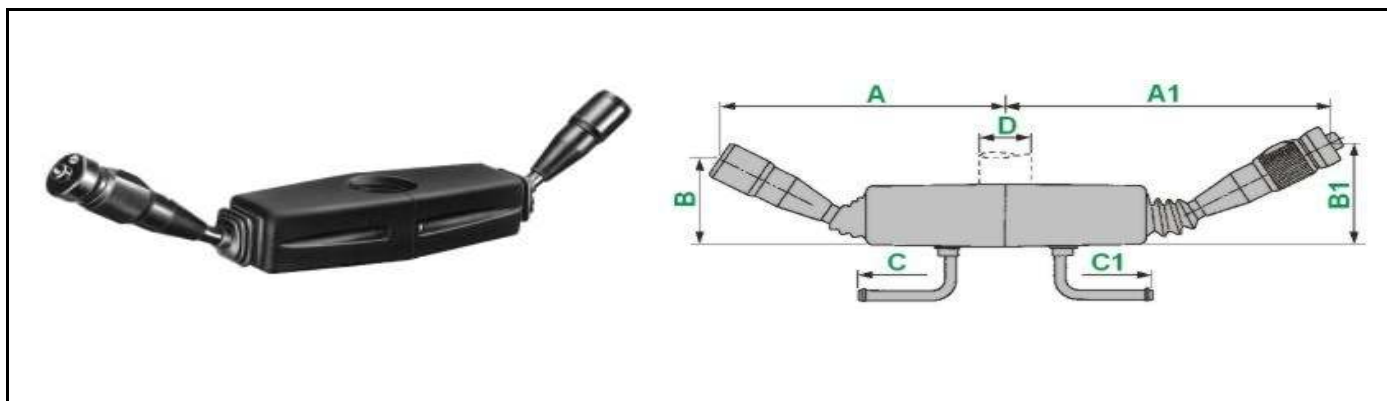

Ebac code			Description
BBV2720.901			Brake master cylinder

Ebac code			Description
BBV2720.812			Brake master cylinder

Ebac code			Description
BBV3025.908			Brake master cylinder

Ebac code			Description
BSF1944.04			Brake master cylinder

Ebac code			Description
BSF2648.12			Brake master cylinder

Ebac code			Description
BSF215 P			Pedal Brake master cylinder

RICAMBI <b>EBAC</b>	Ricambi Italmacchine - Terex IM	Spare parts Italmacchine
------------------------	---------------------------------	--------------------------