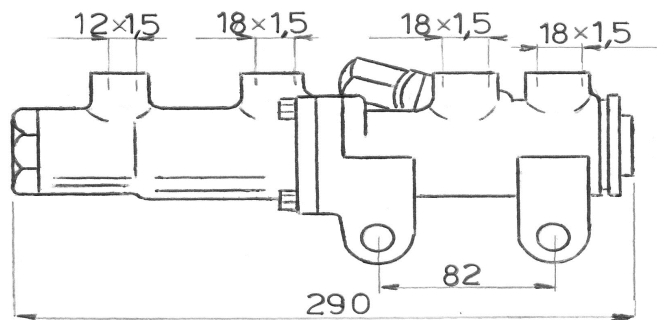

Ebac code			Description
BSF1944.04			Brake master cylinder