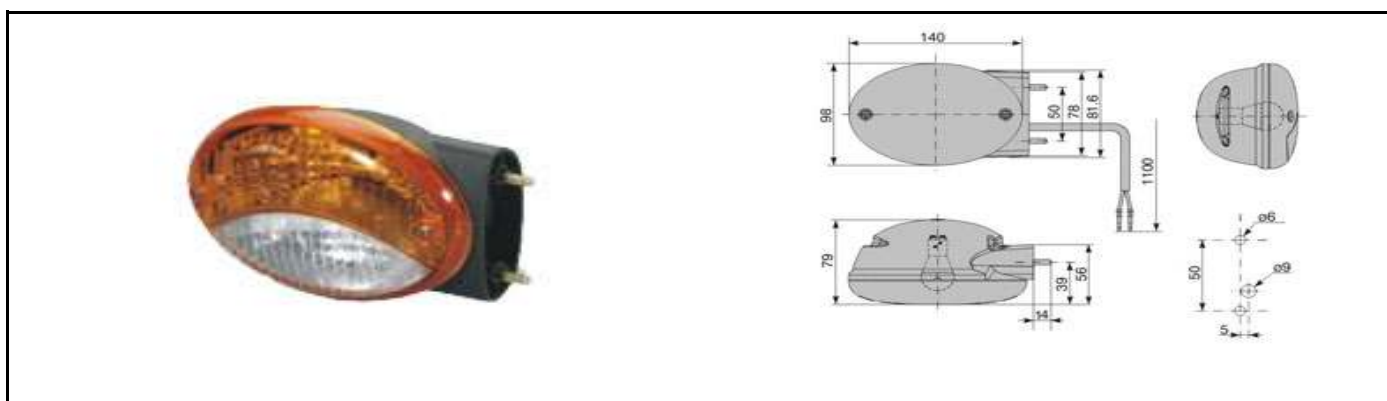

Ebac code			Description
AD2001	Dx - Rh		Direction light
AD2002	Sx - Lh		Direction light