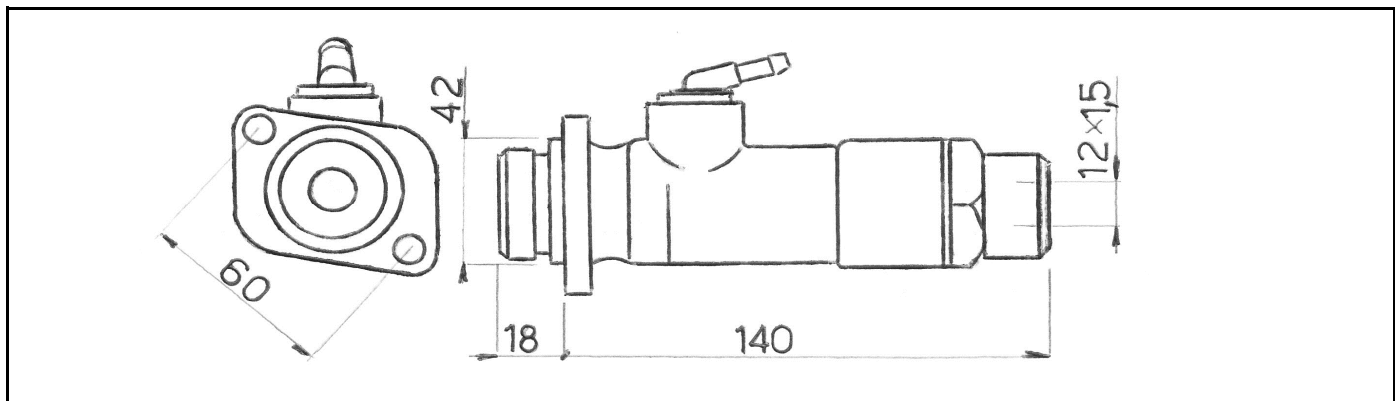

Ebac code			Description
BBV2720.812			Brake master cylinder